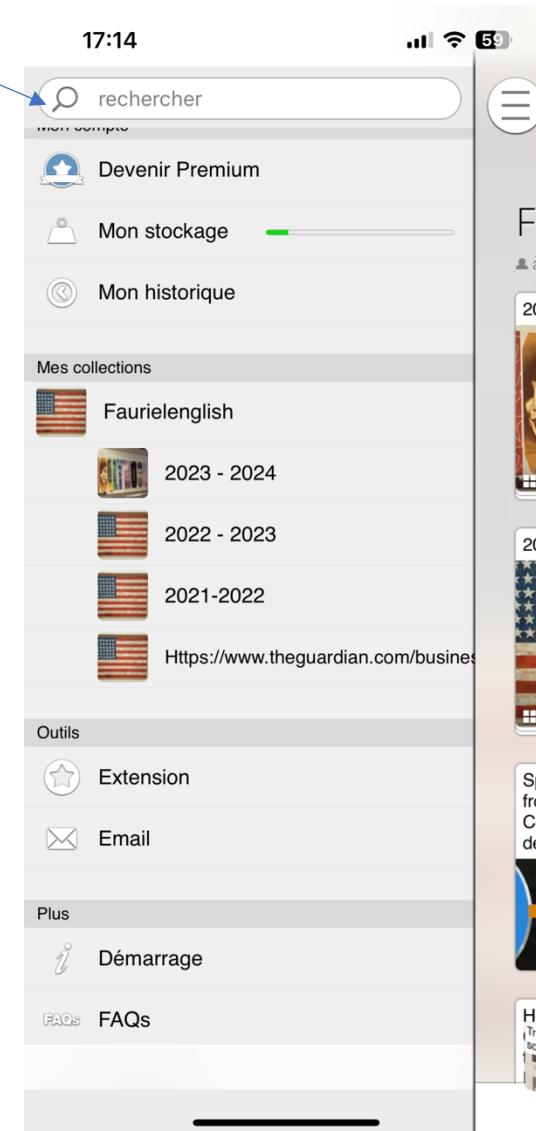

Pearltrees

How to add the Faurielenglish collection

1. Download the app (Pearltrees) and create a free account.
2. On your homepage, tap the 3 horizontal bars in the top left-hand corner.

3. Look up "faurielenglish" in the search bar, then hit "Quelqu'un".

4. This will show a result for Faurielenglish. Click on the picture and look for the 2023-2024 section.

5. Click on the + in the top right-hand corner to add the collection. You should then see it on your homepage.